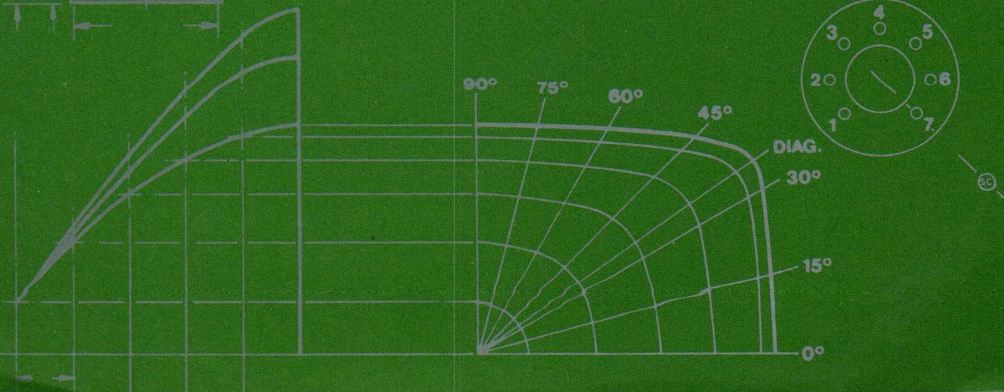

Industrial Cathode Ray Tubes

Supplement 1 Data Section

DESIGN DATA HANDBOOK

INDUSTRIAL CATHODE RAY TUBES

Supplement 1

The facilities and organisation of Thorn Brimar Limited meet the requirements of the M.O.D. (P.E.) Defence Standard 05-21 and BS9000.